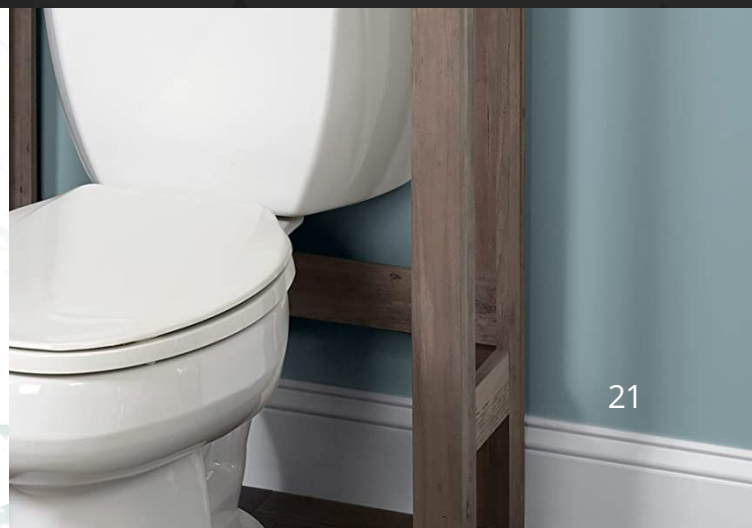

EASY TO CLEAN. EASY ON THE EYES.

The Elite™, powered by the Avalanche® flushing platform, two-piece design features a simple concealed trapway for a sleek look with less nooks and crannies to clean.